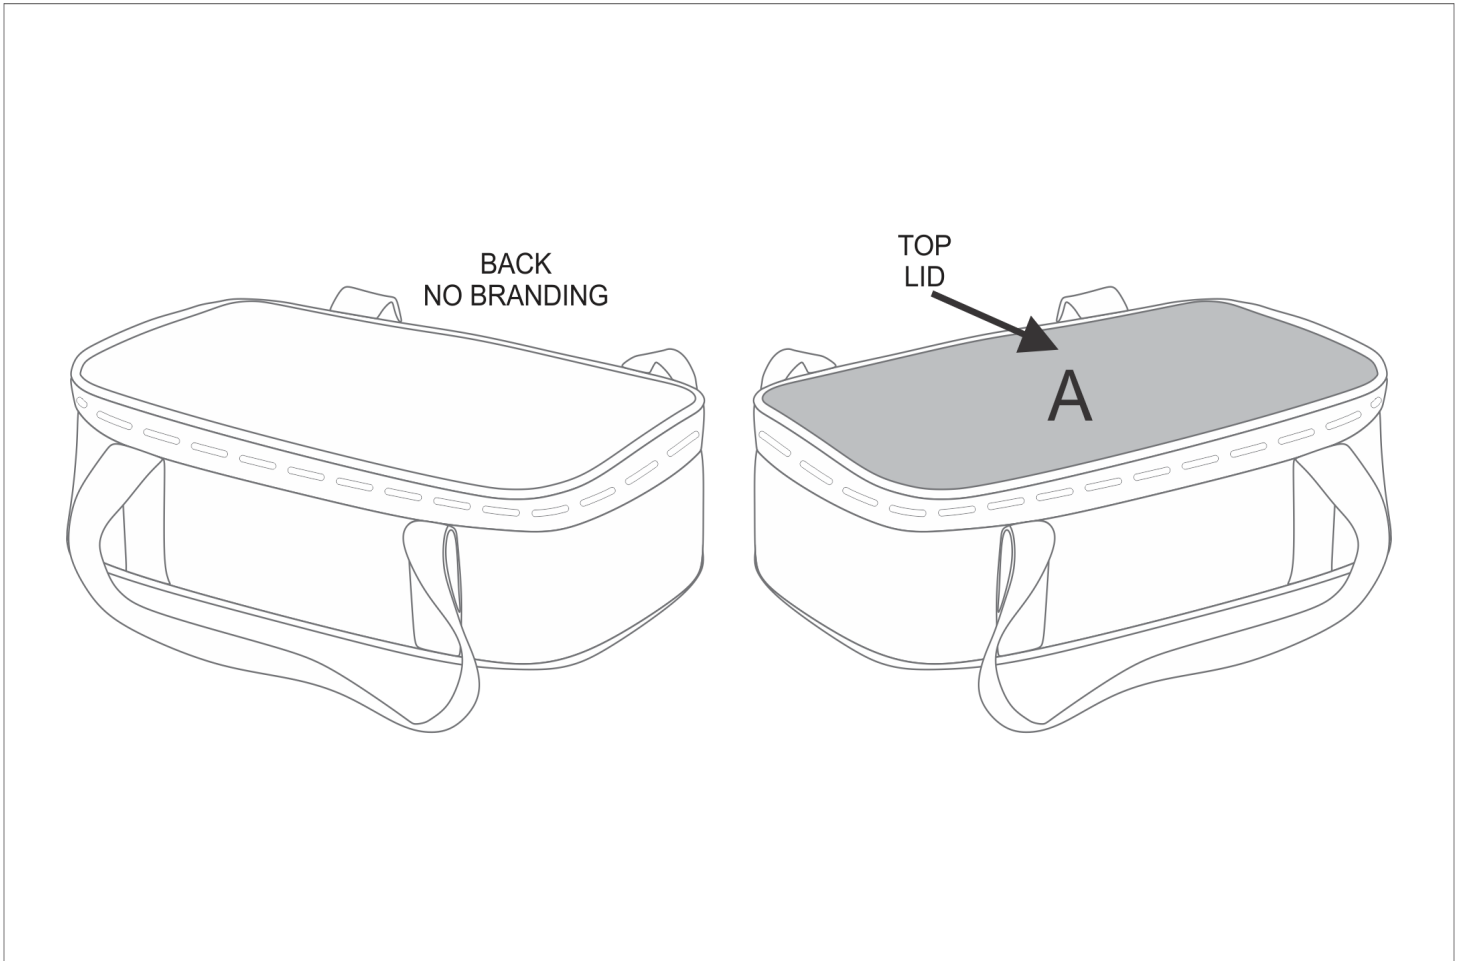

SG-HP-31-G

PPS Hoppla Chillout Lunch Cooler

Need to know:

Includes 1-Position Sublimation (setup fees apply)

- Please Note: We cannot guarantee 100% logo Alignment on all Brandable Panels.

Branding Options:

Position	Branding Method (Branding Code)	No. of Colours	Dimension
A	Custom Sublimation A (CPSUB-A)	Full Colour	317mm wide x 180mm high